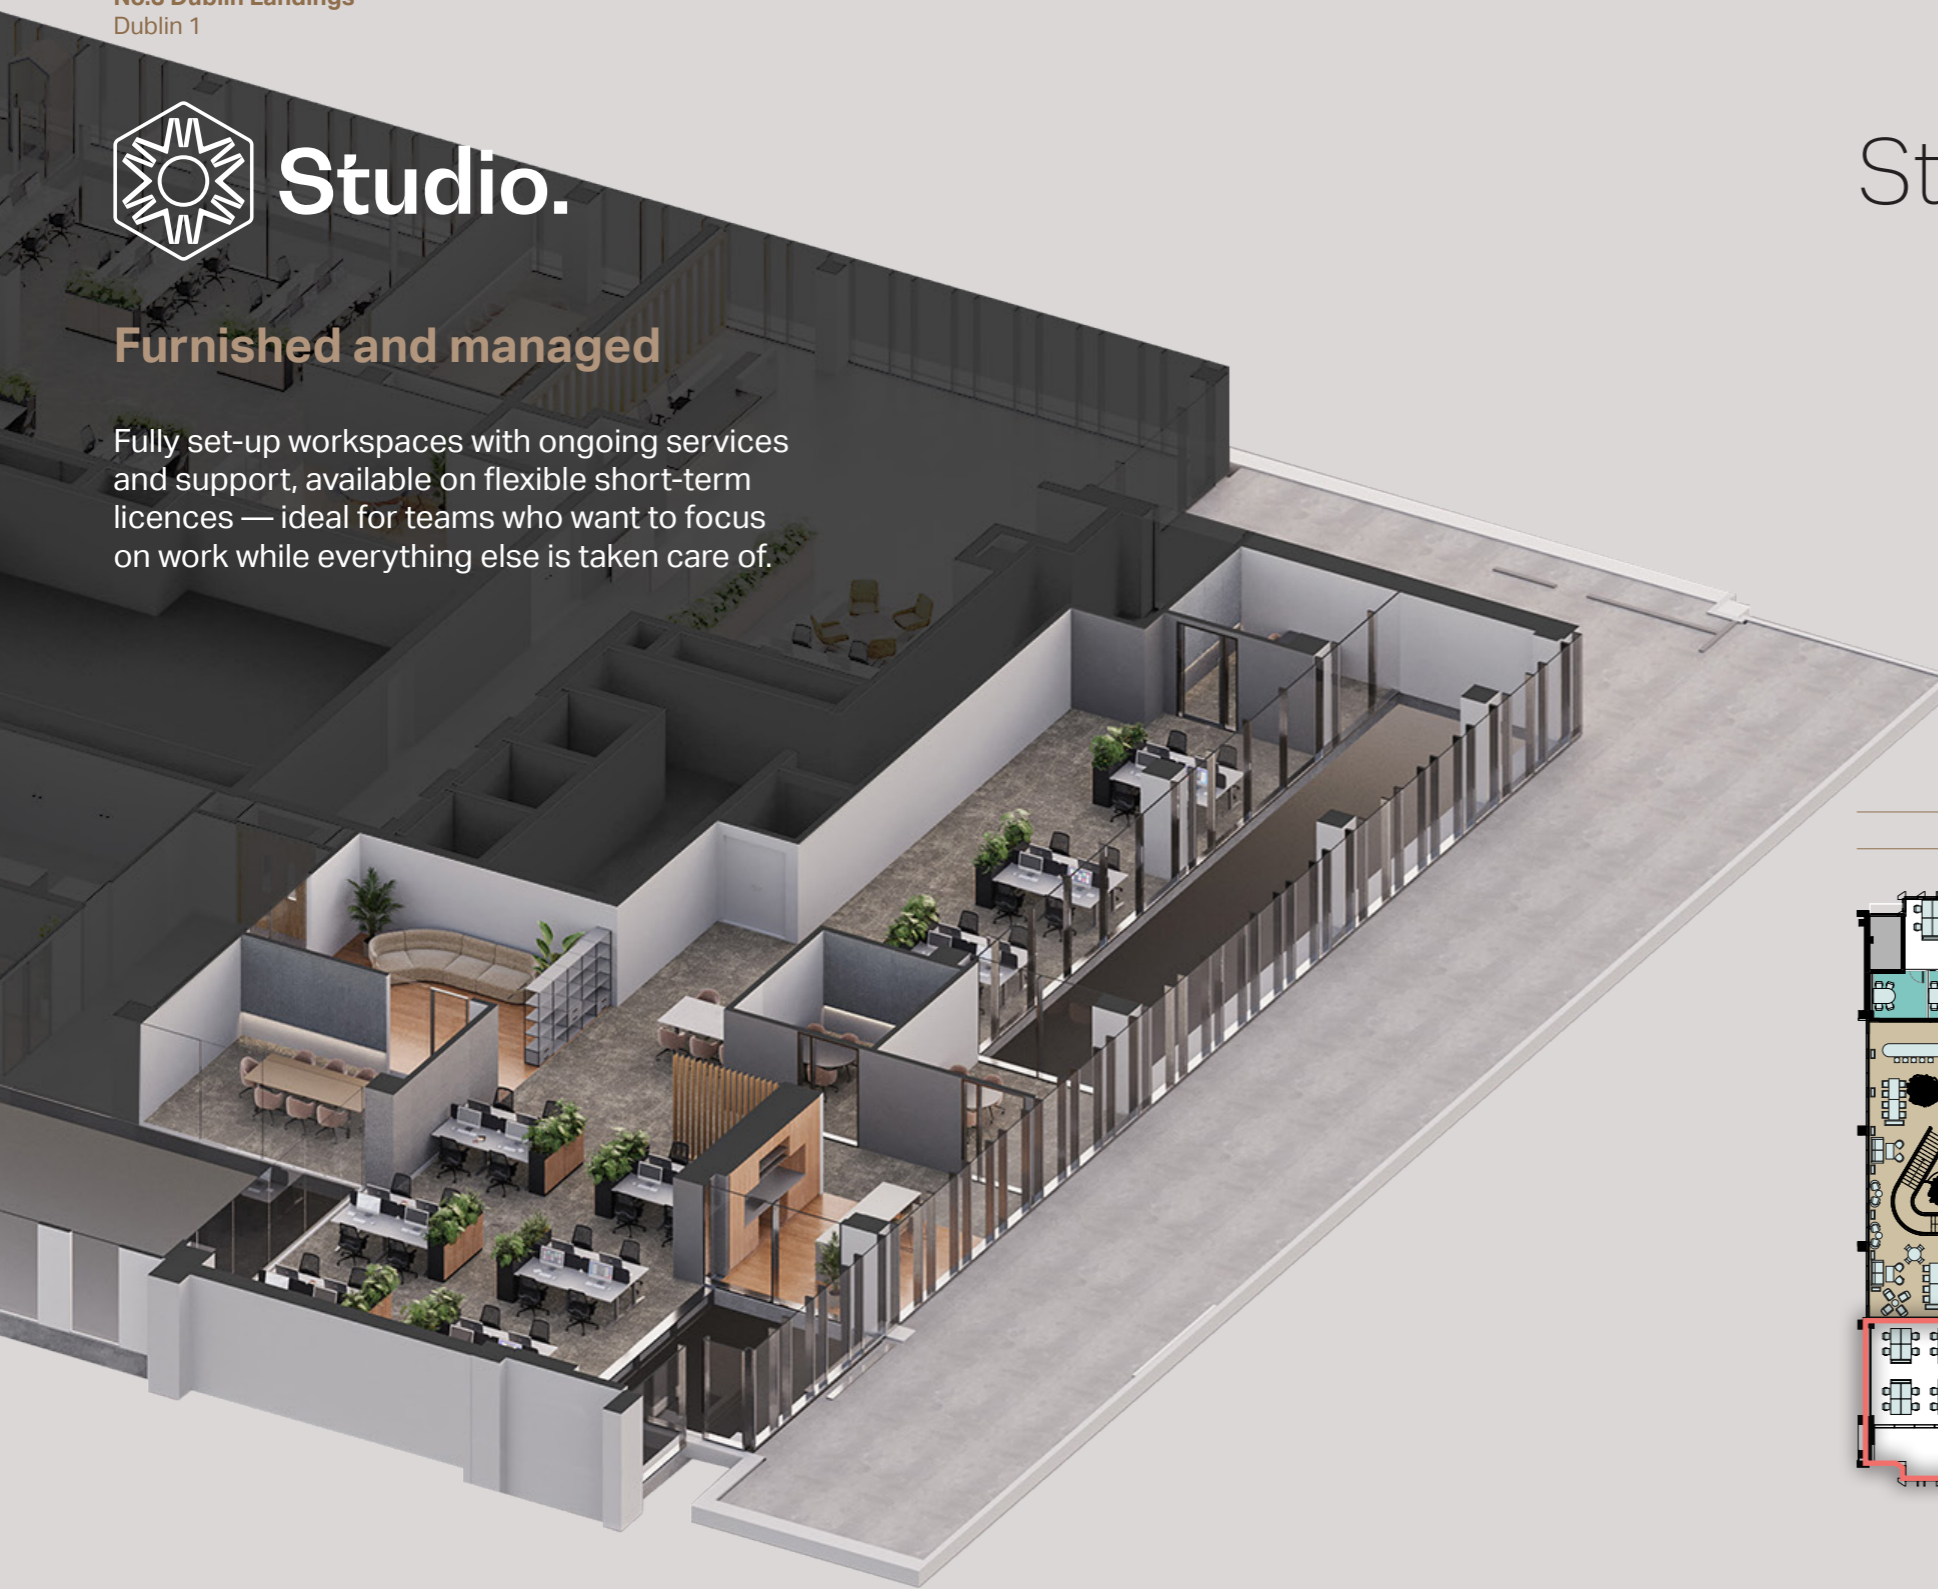

## Furnished and managed

Fully set-up workspaces with ongoing services and support, available on flexible short-term licences — ideal for teams who want to focus on work while everything else is taken care of.

# Studio Three | 3,700 sq ft